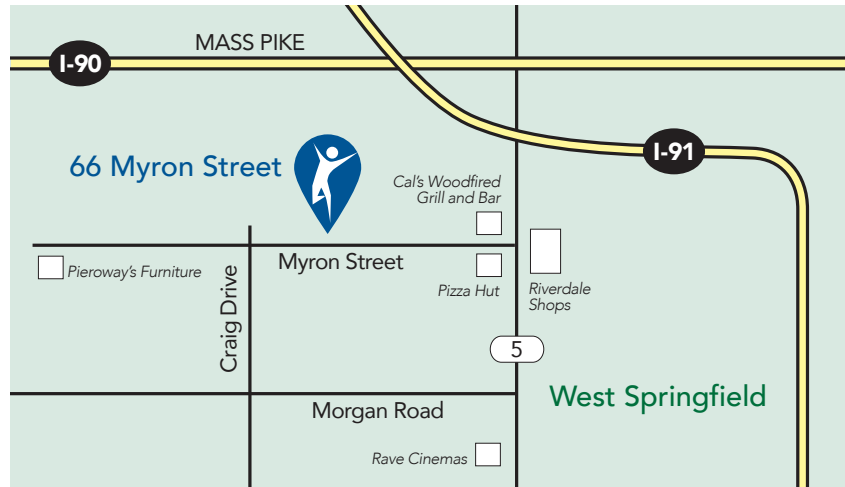

Directions to West Springfield

66 Myron Street, West Springfield, MA 01089

From the North

I-91 South
Exit 10B, Route 5 South
Turn right onto Myron Street
Fourth building on the right

From the South

I-91 North
Exit 10B, Route 5 South
Turn right onto Myron Street
Fourth building on the right

From the Mass Pike

Exit 45
Merge onto Route 5 South, towards West Springfield
Turn right onto Myron Street
Fourth building on the right