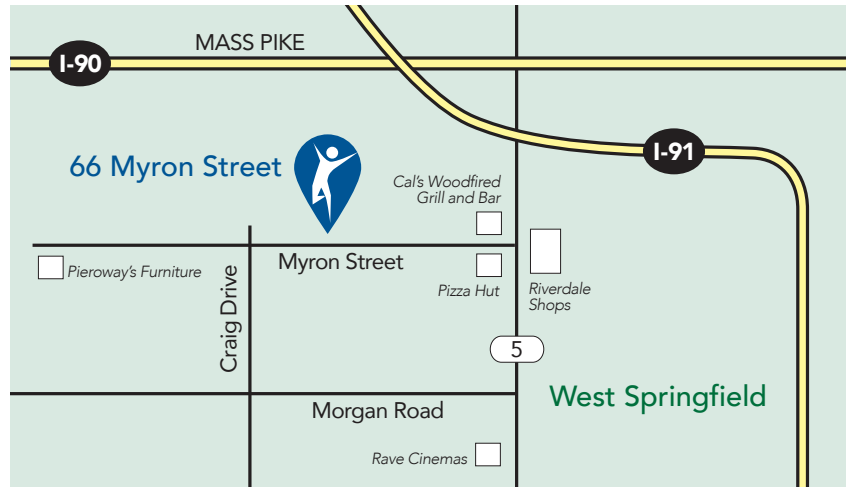

Directions to West Springfield

66 Myron Street, West Springfield, MA 01089

From the North

I-91 South
Exit 13B, Route 5 South
Turn right onto Myron Street
Fourth building on the right

From the South

I-91 North
Exit 13B, Route 5 South
Turn right onto Myron Street
Fourth building on the right

From the Mass Pike

Exit 4
Merge onto Route 5 South, towards West Springfield
Turn right onto Myron Street
Fourth building on the right