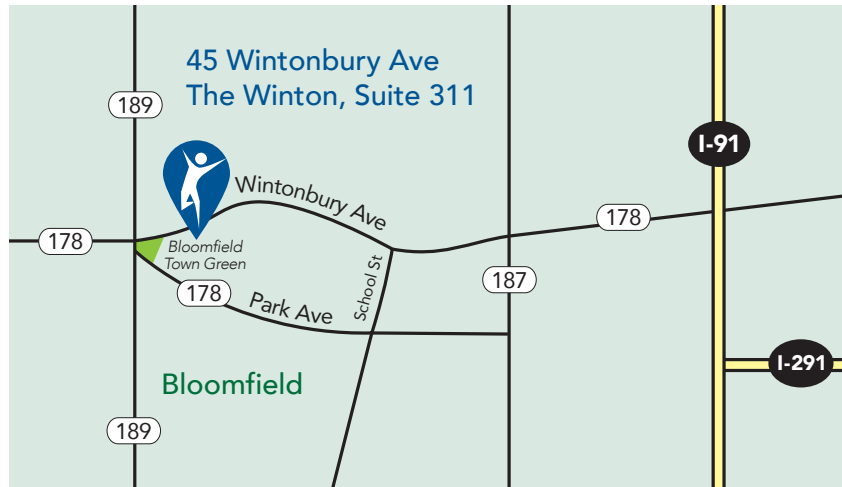

Directions to Bloomfield, CT

45 Wintonbury Ave., Suite 311, Bloomfield, CT 06002

From Hartford

Take CT-189 North to the center of Bloomfield

Take a right after Bloomfield Town Green onto Wintonbury Ave

The Winton is located .2 miles on the right, after the train tracks.

From Enfield or Suffield

Take I-91 South

Take Exit 36, turn right onto Park Ave CT-178 West

Stay to the right for Wintonbury Ave

Turn left to stay on Wintonbury Ave

The Winton is on the left before the train tracks

From the Manchester Area

Take I-291 West

Take exit 2B to merge onto I-91 North toward Springfield

Take Exit 36, turn left onto Park Ave CT-178 West

Stay to the right for Wintonbury Ave

Turn left to stay on Wintonbury Ave

The Winton is on the left before the train tracks